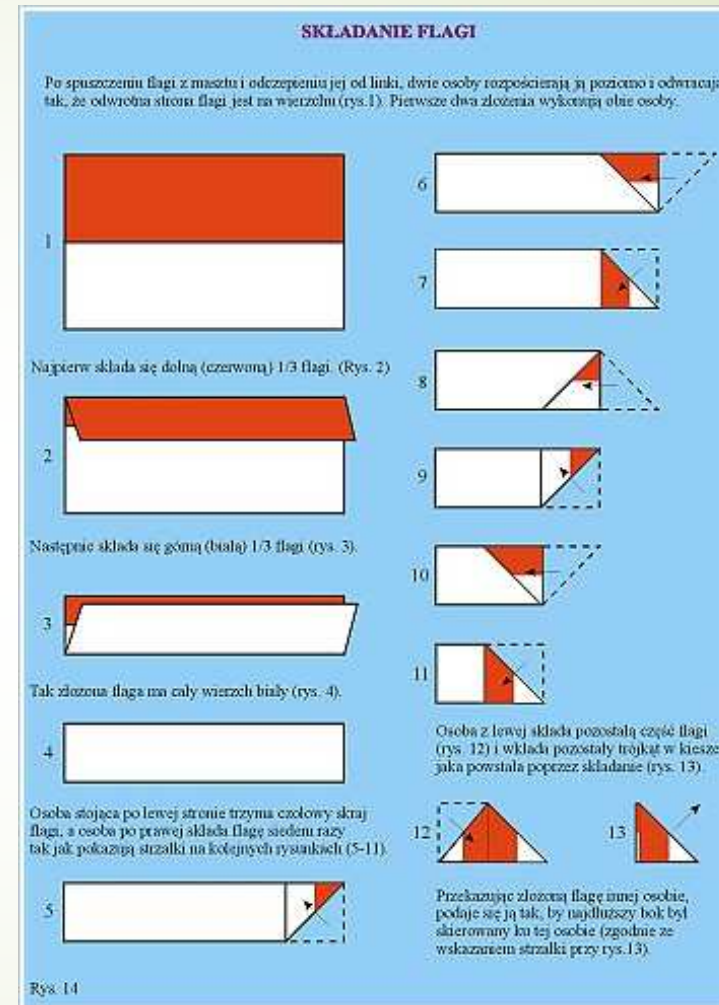

Instrukcja składania

<https://youtu.be/c6e5m7X9OYo>